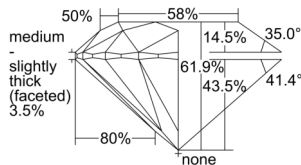

GIA®

FACSIMILE

GIA REPORT 1507532944

Verify this report at GIA.edu

GIA NATURAL DIAMOND DOSSIER®

October 01, 2024
GIA Report Number 1507532944
Shape and Cutting Style ..... Round Brilliant
Measurements ..... 3.67 - 3.68 x 2.28 mm

GRADING RESULTS

Carat Weight ..... 0.19 carat
Color Grade ..... D
Clarity Grade SI2
Cut Grade ..... Excellent

ADDITIONAL GRADING INFORMATION

Polish ..... Excellent
Symmetry ..... Excellent
Fluorescence ..... Faint
Clarity Characteristics ..... Crystal
Inscription(s): GIA 1507532944

PROPORTIONS

Profile to actual proportions

GRADING SCALES

GIA COLOR SCALE	GIA CLARITY SCALE	GIA CUT SCALE	
D	FLAWLESS	EXCELLENT	
E	INTERNALLY FLAWLESS		
F		VVS₁	VERY GOOD
G	VVS₂		
H	VS₁	GOOD	
I	VS₂		
J	SI₁	FAIR	
K	SI₂		
L	I₁	POOR	
M	I₂		
N	I₃		
O			
P			
Q			
R			
S			
T			
U			
V			
W			
X			
Y			
Z