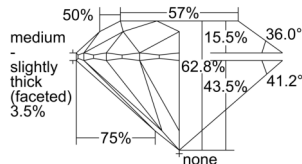

GIA®

FACSIMILE

GIA REPORT 1507533881

Verify this report at GIA.edu

GIA NATURAL DIAMOND DOSSIER®

September 30, 2024
GIA Report Number 1507533881
Shape and Cutting Style ..... Round Brilliant
Measurements ..... 6.15 - 6.18 x 3.87 mm

GRADING RESULTS

Carat Weight ..... 0.90 carat
Color Grade ..... F
Clarity Grade S11
Cut Grade ..... Excellent

ADDITIONAL GRADING INFORMATION

Polish ..... Excellent
Symmetry ..... Excellent
Fluorescence ..... None
Clarity Characteristics ..... Crystal, Feather
Inscription(s): GIA 1507533881

PROPORTIONS

Profile to actual proportions

GRADING SCALES

GIA COLOR SCALE	GIA CLARITY SCALE	GIA CUT SCALE	
D	FLAWLESS	EXCELLENT	
E	INTERNALLY FLAWLESS		
F		VVS₁	VERY GOOD
G	VVS₂		
H	VS₁	GOOD	
I	VS₂		
J	S1₁	FAIR	
K	S1₂		
L	I₁	POOR	
M	I₂		
N	I₃		
O			
P			
Q			
R			
S			
T			
U			
V			
W			
X			
Y			
Z