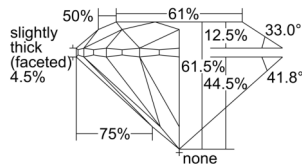

GIA®

FACSIMILE

GIA REPORT 1507537053

Verify this report at GIA.edu

GIA NATURAL DIAMOND DOSSIER®

September 30, 2024
GIA Report Number 1507537053
Shape and Cutting Style ..... Round Brilliant
Measurements ..... 4.71 - 4.75 x 2.91 mm

GRADING RESULTS

Carat Weight ..... 0.40 carat
Color Grade ..... F
Clarity Grade VVS1
Cut Grade ..... Excellent

ADDITIONAL GRADING INFORMATION

Polish ..... Excellent
Symmetry ..... Excellent
Fluorescence ..... Medium Blue
Clarity Characteristics ..... Pinpoint, Feather
Inscription(s): GIA 1507537053

PROPORTIONS

Profile to actual proportions