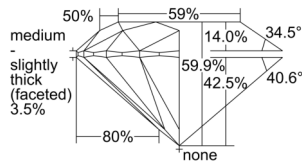

GIA®

FACSIMILE

GIA REPORT 1507540321

Verify this report at GIA.edu

GIA NATURAL DIAMOND DOSSIER®

October 01, 2024
GIA Report Number 1507540321
Shape and Cutting Style ..... Round Brilliant
Measurements ..... 3.67 - 3.68 x 2.20 mm

GRADING RESULTS

Carat Weight ..... 0.18 carat
Color Grade ..... G
Clarity Grade VS1
Cut Grade ..... Excellent

ADDITIONAL GRADING INFORMATION

Polish ..... Excellent
Symmetry ..... Excellent
Fluorescence ..... Strong Blue
Clarity Characteristics ..... Crystal
Inscription(s): GIA 1507540321

PROPORTIONS

Profile to actual proportions

GRADING SCALES

GIA COLOR SCALE	GIA CLARITY SCALE	GIA CUT SCALE	
D	FLAWLESS	EXCELLENT	
E	INTERNALLY FLAWLESS		
F		VVS₁	VERY GOOD
G	VVS₂		
H	VS₁	GOOD	
I	VS₂		
J	SI₁	FAIR	
K	SI₂		
L	I₁	POOR	
M			
N			
O	I₂		
P			
Q	I₃		
R			
S			
T			
U			
V			
W			
X			
Y			
Z