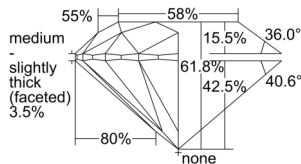

GIA®

FACSIMILE

GIA REPORT 1507541608

Verify this report at GIA.edu

GIA NATURAL DIAMOND DOSSIER®

October 01, 2024
GIA Report Number 1507541608
Shape and Cutting Style ..... Round Brilliant
Measurements ..... 3.99 - 4.02 x 2.48 mm

GRADING RESULTS

Carat Weight ..... 0.24 carat
Color Grade ..... F
Clarity Grade S11
Cut Grade ..... Excellent

ADDITIONAL GRADING INFORMATION

Polish ..... Excellent
Symmetry ..... Excellent
Fluorescence ..... Medium Blue
Clarity Characteristics ..... Crystal
Inscription(s): GIA 1507541608

PROPORTIONS

Profile to actual proportions