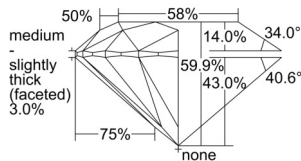

GIA®

FACSIMILE

GIA REPORT 1507542329

Verify this report at GIA.edu

GIA NATURAL DIAMOND DOSSIER®

October 01, 2024
GIA Report Number 1507542329
Shape and Cutting Style ..... Round Brilliant
Measurements ..... 4.03 - 4.04 x 2.42 mm

GRADING RESULTS

Carat Weight ..... 0.24 carat
Color Grade ..... E
Clarity Grade VS2
Cut Grade ..... Excellent

ADDITIONAL GRADING INFORMATION

Polish ..... Excellent
Symmetry ..... Excellent
Fluorescence ..... None
Clarity Characteristics ..... Cloud, Crystal
Inscription(s): GIA 1507542329

PROPORTIONS

Profile to actual proportions

GRADING SCALES

GIA COLOR SCALE	GIA CLARITY SCALE	GIA CUT SCALE	
D	FLAWLESS	EXCELLENT	
E	INTERNALLY FLAWLESS		
F		VVS₁	VERY GOOD
G	VVS₂		
H	VS₁	GOOD	
I	VS₂		
J	SI₁	FAIR	
K	SI₂		
L	I₁	POOR	
M	I₂		
N	I₃		
O			
P			
Q			
R			
S			
T			
U			
V			
W			
X			
Y			
Z