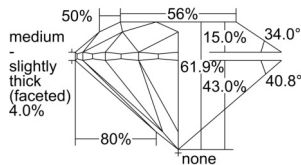

GIA®

FACSIMILE

GIA REPORT 1507543844

Verify this report at GIA.edu

GIA NATURAL DIAMOND DOSSIER®

October 01, 2024
GIA Report Number 1507543844
Shape and Cutting Style ..... Round Brilliant
Measurements ..... 4.43 - 4.46 x 2.75 mm

GRADING RESULTS

Carat Weight ..... 0.33 carat
Color Grade I
Clarity Grade VVS2
Cut Grade ..... Excellent

ADDITIONAL GRADING INFORMATION

Polish ..... Excellent
Symmetry ..... Excellent
Fluorescence ..... None
Clarity Characteristics..... Needle, Pinpoint, Cloud
Inscription(s): GIA 1507543844

PROPORTIONS

Profile to actual proportions

GRADING SCALES

GIA COLOR SCALE	GIA CLARITY SCALE	GIA CUT SCALE	
D	FLAWLESS	EXCELLENT	
E	INTERNALLY FLAWLESS		
F		VVS₁	VERY GOOD
G	VVS₂		
H	VS₁	GOOD	
I	VS₂		
J	SI₁	FAIR	
K	SI₂		
L	I₁	POOR	
M			
N	I₂		
O			
P	I₃		
Q			
R			
S			
T			
U			
V			
W			
X			
Y			
Z