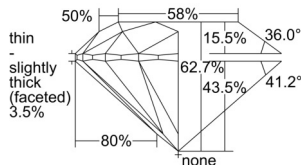

GIA®

FACSIMILE

GIA REPORT 1507544406

Verify this report at GIA.edu

GIA NATURAL DIAMOND DOSSIER®

September 30, 2024
GIA Report Number 1507544406
Shape and Cutting Style ..... Round Brilliant
Measurements ..... 5.77 - 5.79 x 3.62 mm

GRADING RESULTS

Carat Weight ..... 0.75 carat
Color Grade ..... H
Clarity Grade VS2
Cut Grade ..... Excellent

ADDITIONAL GRADING INFORMATION

Polish ..... Excellent
Symmetry ..... Excellent
Fluorescence ..... None
Clarity Characteristics ..... Crystal, Cloud, Feather
Inscription(s): GIA 1507544406

PROPORTIONS

GRADING SCALES

GIA COLOR SCALE	GIA CLARITY SCALE	GIA CUT SCALE	
D	FLAWLESS	EXCELLENT	
E	INTERNALLY FLAWLESS		
F		VVS₁	VERY GOOD
G	VVS₂		
H	VS₁	GOOD	
I	VS₂		
J	SI₁	FAIR	
K	SI₂		
L	I₁	POOR	
M			
N			
O	I₂		
P			
Q			
R	I₃		
S			
T			
U			
V			
W			
X			
Y			
Z