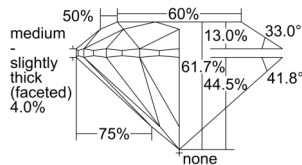

GIA®

FACSIMILE

GIA REPORT 1507554841

Verify this report at GIA.edu

GIA NATURAL DIAMOND DOSSIER®

October 03, 2024
GIA Report Number 1507554841
Shape and Cutting Style ..... Round Brilliant
Measurements ..... 5.07 - 5.11 x 3.14 mm

GRADING RESULTS

Carat Weight ..... 0.50 carat
Color Grade ..... E
Clarity Grade S11
Cut Grade ..... Excellent

ADDITIONAL GRADING INFORMATION

Polish ..... Excellent
Symmetry ..... Excellent
Fluorescence ..... None
Clarity Characteristics ..... Feather, Cloud
Inscription(s): GIA 1507554841

PROPORTIONS

Profile to actual proportions

GRADING SCALES

GIA COLOR SCALE	GIA CLARITY SCALE	GIA CUT SCALE	
D	FLAWLESS	EXCELLENT	
E	INTERNALLY FLAWLESS		
F		VVS₁	VERY GOOD
G	VVS₂		
H	VS₁	GOOD	
I	VS₂		
J	S1₁	FAIR	
K	S1₂		
L	I₁	POOR	
M	I₂		
N	I₃		
O			
P			
Q			
R			
S			
T			
U			
V			
W			
X			
Y			
Z