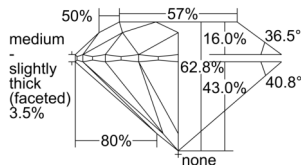

GIA®

FACSIMILE

GIA REPORT 1507556743

Verify this report at GIA.edu

GIA NATURAL DIAMOND DOSSIER®

October 03, 2024
GIA Report Number 1507556743
Shape and Cutting Style ..... Round Brilliant
Measurements ..... 5.72 - 5.75 x 3.60 mm

GRADING RESULTS

Carat Weight ..... 0.73 carat
Color Grade ..... E
Clarity Grade VS2
Cut Grade ..... Excellent

ADDITIONAL GRADING INFORMATION

Polish ..... Excellent
Symmetry ..... Excellent
Fluorescence ..... Faint
Clarity Characteristics ..... Cloud
Inscription(s): GIA 1507556743

PROPORTIONS

Profile to actual proportions

GRADING SCALES

GIA COLOR SCALE	GIA CLARITY SCALE	GIA CUT SCALE	
D	FLAWLESS	EXCELLENT	
E	INTERNALLY FLAWLESS		
F		VVS₁	VERY GOOD
G	VVS₂		
H	VS₁	GOOD	
I	VS₂		
J	SI₁	FAIR	
K	SI₂		
L	I₁	POOR	
M			
N			
O	I₂		
P			
Q			
R	I₃		
S			
T			
U			
V			
W			
X			
Y			
Z