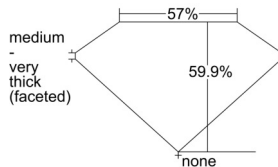

GIA®

FACSIMILE

GIA REPORT 1507558966

Verify this report at GIA.edu

GIA NATURAL DIAMOND DOSSIER®

October 03, 2024
GIA Report Number 1507558966
Shape and Cutting Style ..... Heart Brilliant
Measurements ..... 4.43 x 5.15 x 3.08 mm

GRADING RESULTS

Carat Weight ..... 0.40 carat
Color Grade ..... F
Clarity Grade VVS1

ADDITIONAL GRADING INFORMATION

Polish ..... Excellent
Symmetry ..... Excellent
Fluorescence ..... None
Clarity Characteristics..... Pinpoint, Feather
Inscription(s): GIA 1507558966

PROPORTIONS

Profile not to actual proportions

GRADING SCALES

GIA COLOR SCALE		GIA CLARITY SCALE			
COLORLESS	D	NEAR COLORLESS	FLAWLESS		
	E		INTERNALLY FLAWLESS		
	F		VERY SLIGHTLY SIGHTLY INCLUDED	VVS₁	
	G			VVS₂	
	H		VERY SLIGHTLY INCLUDED	VS₁	
	I			VS₂	
	J			SLIGHTLY INCLUDED	SI₁
	K		SI₂		
	L		INCLUDED	I₁	
	M			I₂	
N	I₃				
O					
P					
Q					
R					
S					
T					
U					
V					
W					
X					
Y					
Z