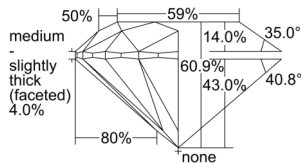

GIA®

FACSIMILE

GIA REPORT 1507560203

Verify this report at GIA.edu

GIA NATURAL DIAMOND DOSSIER®

October 03, 2024
GIA Report Number 1507560203
Shape and Cutting Style ..... Round Brilliant
Measurements ..... 4.85 - 4.88 x 2.96 mm

GRADING RESULTS

Carat Weight ..... 0.43 carat
Color Grade ..... E
Clarity Grade S11
Cut Grade ..... Excellent

ADDITIONAL GRADING INFORMATION

Polish ..... Excellent
Symmetry ..... Excellent
Fluorescence ..... None
Clarity Characteristics..... Feather, Cloud, Crystal
Inspection(s): GIA 1507560203

PROPORTIONS

Profile to actual proportions

GRADING SCALES

GIA COLOR SCALE

COLORED	D
	E
	F
	G
	H
	I
	J
NEAR COLORLESS	K
	L
Faint	M
	N
	O
	P
	Q
	R
	S
	T
	U
	V
	W
	X
	Y
Light	Z

GIA CLARITY SCALE

FLAWLESS	VERY VERY SLIGHTLY INCLUDED	VVS₁	VVS₂	VS₁	VS₂	S1₁	S1₂	I₁	I₂	I₃	
											INTERNAL FLAWLESS

GIA CUT SCALE

EXCELLENT
VERY GOOD
GOOD
FAIR
POOR