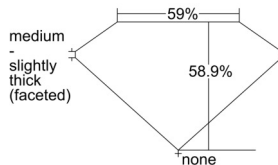

GIA®

FACSIMILE

GIA REPORT 1507562992

Verify this report at GIA.edu

GIA NATURAL DIAMOND DOSSIER®

October 03, 2024
GIA Report Number 1507562992
Shape and Cutting Style ..... Heart Brilliant
Measurements ..... 4.66 x 5.24 x 3.09 mm

GRADING RESULTS

Carat Weight ..... 0.43 carat
Color Grade ..... H
Clarity Grade VVS1

ADDITIONAL GRADING INFORMATION

Polish ..... Excellent
Symmetry ..... Excellent
Fluorescence ..... None
Clarity Characteristics ..... Feather
Inscription(s): GIA 1507562992

PROPORTIONS

Profile not to actual proportions

GRADING SCALES

GIA COLOR SCALE		GIA CLARITY SCALE			
COLORLESS	D	VERY VERY SLIGHTLY INCLUDED	FLAWLESS		
	E		INTERNALLY FLAWLESS		
	F	VERY SLIGHTLY INCLUDED	VVS₁		
	G		VVS₂		
	H		VS₁		
	NEAR COLORLESS	I	SLIGHTLY INCLUDED	VS₂	
		J		SI₁	
		FAINT	K	INCLUDED	SI₂
			L		I₁
			M		I₂
VERT LIGHT	N	LIGHT	I₃		
	O				
	P				
	Q				
	R