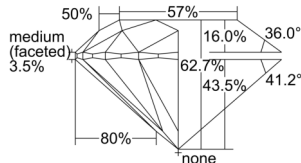

GIA®

FACSIMILE

GIA REPORT 1507575963

Verify this report at GIA.edu

GIA NATURAL DIAMOND DOSSIER®

October 04, 2024
GIA Report Number 1507575963
Shape and Cutting Style ..... Round Brilliant
Measurements ..... 4.29 - 4.31 x 2.70 mm

GRADING RESULTS

Carat Weight ..... 0.30 carat
Color Grade ..... F
Clarity Grade S11
Cut Grade ..... Excellent

ADDITIONAL GRADING INFORMATION

Polish ..... Excellent
Symmetry ..... Excellent
Fluorescence ..... Faint
Clarity Characteristics..... Crystal, Feather
Inscription(s): GIA 1507575963

PROPORTIONS

Profile to actual proportions

GRADING SCALES

GIA COLOR SCALE

COLORED	D
	E
	F
	G
	H
	I
	J
	K
	L
NEAR COLORLESS	M
	N
	O
	P
	Q
	R
	S
	T
	U
	V
	W
	X
	Y
	Z

GIA CLARITY SCALE

FLAWLESS	INTERNAL FLAWLESS	
		FLAWLESS
VERY VERY SLIGHTLY INCLUDED	VVS₁	
	VVS₂	
VERY SLIGHTLY INCLUDED	VS₁	
	VS₂	
SLIGHTLY INCLUDED	SI₁	
	SI₂	
INCLUDED	I₁	
	I₂	
	I₃	

GIA CUT SCALE

EXCELLENT
VERY GOOD
GOOD
FAIR
POOR