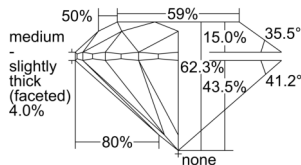

GIA®

FACSIMILE

GIA REPORT 1507595346

Verify this report at GIA.edu

GIA NATURAL DIAMOND DOSSIER®

October 09, 2024
GIA Report Number 1507595346
Shape and Cutting Style ..... Round Brilliant
Measurements ..... 3.98 - 4.00 x 2.49 mm

GRADING RESULTS

Carat Weight ..... 0.24 carat
Color Grade ..... F
Clarity Grade S11
Cut Grade ..... Excellent

ADDITIONAL GRADING INFORMATION

Polish ..... Excellent
Symmetry ..... Excellent
Fluorescence ..... None
Clarity Characteristics ..... Cloud, Crystal
Inscription(s): GIA 1507595346

PROPORTIONS

Profile to actual proportions

GRADING SCALES

GIA COLOR SCALE	GIA CLARITY SCALE	GIA CUT SCALE	
D	FLAWLESS	EXCELLENT	
E	INTERNALLY FLAWLESS		
F		VVS₁	VERY GOOD
G	VVS₂		
H	VS₁	GOOD	
I	VS₂		
J	S1₁	FAIR	
K	S1₂		
L	I₁	POOR	
M	I₂		
N	I₃		
O			
P			
Q			
R			
S			
T			
U			
V			
W			
X			
Y			
Z