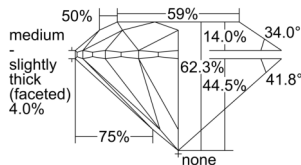

GIA®

FACSIMILE

GIA REPORT 1507596846

Verify this report at GIA.edu

GIA NATURAL DIAMOND DOSSIER®

October 09, 2024
GIA Report Number 1507596846
Shape and Cutting Style ..... Round Brilliant
Measurements ..... 4.29 - 4.32 x 2.68 mm

GRADING RESULTS

Carat Weight ..... 0.30 carat
Color Grade ..... D
Clarity Grade S11
Cut Grade ..... Excellent

ADDITIONAL GRADING INFORMATION

Polish ..... Excellent
Symmetry ..... Excellent
Fluorescence ..... None
Clarity Characteristics ..... Crystal, Cloud
Inscription(s): GIA 1507596846

PROPORTIONS

Profile to actual proportions

GRADING SCALES

GIA COLOR SCALE

COLORESS	D
	E
	F
	G
	H
	I
	J
NEAR COLORESS	K
	L
FANIT	M
	N
	O
	P
VERY LIGHT	R
	S
	T
	U
	V
	W
	X
	Y
LIGHT	Z

GIA CLARITY SCALE

VERY VERY SLIGHTLY INCLUDED	FLAWLESS
	INTERNALLY FLAWLESS
VERY SLIGHTLY INCLUDED	VVS₁
	VVS₂
SLIGHTLY INCLUDED	VS₁
	VS₂
INCLUDED	SI₁
	SI₂
	I₁
	I₂
	I₃

GIA CUT SCALE

EXCELLENT
VERY GOOD
GOOD
FAIR
POOR