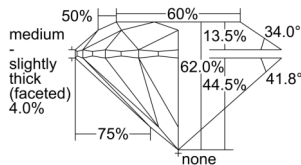

GIA®

FACSIMILE

GIA REPORT 1507607379

Verify this report at GIA.edu

GIA NATURAL DIAMOND DOSSIER®

October 09, 2024
GIA Report Number 1507607379
Shape and Cutting Style ..... Round Brilliant
Measurements ..... 5.82 - 5.85 x 3.62 mm

GRADING RESULTS

Carat Weight ..... 0.76 carat
Color Grade ..... E
Clarity Grade VVS1
Cut Grade ..... Excellent

ADDITIONAL GRADING INFORMATION

Polish ..... Excellent
Symmetry ..... Excellent
Fluorescence ..... None
Clarity Characteristics ..... Pinpoint, Feather
Inscription(s): GIA 1507607379

PROPORTIONS

Profile to actual proportions

GRADING SCALES

GIA COLOR SCALE	GIA CLARITY SCALE	GIA CUT SCALE	
D	FLAWLESS	EXCELLENT	
E	INTERNALLY FLAWLESS		
F		VVS₁	VERY GOOD
G	VVS₂		
H	VS₁	GOOD	
I	VS₂		
J	SI₁	FAIR	
K	SI₂		
L	I₁	POOR	
M	I₂		
N	I₃		
O			
P			
Q			
R			
S			
T			
U			
V			
W			
X			
Y			
Z