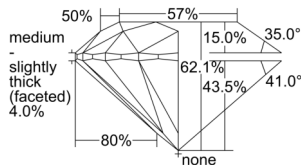

GIA®

FACSIMILE

GIA REPORT 1507629056

Verify this report at GIA.edu

GIA NATURAL DIAMOND DOSSIER®

October 11, 2024
GIA Report Number 1507629056
Shape and Cutting Style ..... Round Brilliant
Measurements ..... 3.68 - 3.71 x 2.30 mm

GRADING RESULTS

Carat Weight ..... 0.19 carat
Color Grade ..... D
Clarity Grade VS1
Cut Grade ..... Excellent

ADDITIONAL GRADING INFORMATION

Polish ..... Excellent
Symmetry ..... Excellent
Fluorescence ..... None
Clarity Characteristics ..... Crystal
Inscription(s): GIA 1507629056

PROPORTIONS

Profile to actual proportions

GRADING SCALES

GIA COLOR SCALE

COLORED	D
	E
	F
	G
	H
	I
	J
NEAR COLORLESS	K
	L
	M
	N
	O
	P
	R
	S
	T
	U
	V
	W
	X
	Y
	Z

GIA CLARITY SCALE

FLAWLESS	VERY VERY SLIGHTLY INCLUDED	VS₁	VS₂	VS₁	VS₂	SL₁	SL₂	I₁	I₂	I₃	
											FLAWLESS
INTERNALLY FLAWLESS	VERY SLIGHTLY INCLUDED										

GIA CUT SCALE

EXCELLENT
VERY GOOD
GOOD
FAIR
POOR