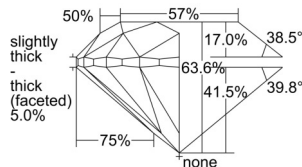

GIA®

FACSIMILE

GIA REPORT 1507635211

Verify this report at GIA.edu

GIA NATURAL DIAMOND DOSSIER®

October 14, 2024
GIA Report Number 1507635211
Shape and Cutting Style ..... Round Brilliant
Measurements ..... 4.94 - 4.98 x 3.16 mm

GRADING RESULTS

Carat Weight ..... 0.50 carat
Color Grade ..... D
Clarity Grade VS2
Cut Grade ..... Very Good

ADDITIONAL GRADING INFORMATION

Polish ..... Excellent
Symmetry ..... Excellent
Fluorescence ..... Medium Blue
Clarity Characteristics ..... Crystal
Inscription(s): GIA 1507635211

PROPORTIONS

Profile to actual proportions

GRADING SCALES

GIA COLOR SCALE	GIA CLARITY SCALE	GIA CUT SCALE
COLOREDNESS D	FLAWLESS	EXCELLENT
E	INTERNALLY FLAWLESS	
F	VVS₁	VERY GOOD
G		
H	VS₁	GOOD
I		
J	VS₂	FAIR
K		
L	SI₁	POOR
M		
N	I₁	
O		
P	I₂	
Q		
R	I₃	
S		
T		
U		
V		
W		
X		
Y		
Z