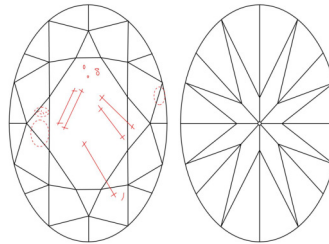

GIA NATURAL DIAMOND GRADING REPORT

October 15, 2024
 GIA Report Number 1507656032
 Shape and Cutting Style Oval Brilliant
 Measurements 8.32 x 6.02 x 3.68 mm

GRADING RESULTS

Carat Weight 1.21 carat
 Color Grade H
 Clarity Grade SI1

ADDITIONAL GRADING INFORMATION

Polish Excellent
 Symmetry Excellent
 Fluorescence None
 Inscription(s): GIA 1507656032

Comments: Additional twinning wisps, additional clouds, pinpoints and surface graining are not shown.

PROPORTIONS

Profile not to actual proportions

CLARITY CHARACTERISTICS

KEY TO SYMBOLS*

-  Twinning Wisp
-  Needle
-  Cloud
-  Crystal
-  Feather

* Red symbols denote internal characteristics (inclusions). Green or black symbols denote external characteristics (blemishes). Diagram is an approximate representation of the diamond, and symbols shown indicate type, position, and approximate size of clarity characteristics. All clarity characteristics may not be shown. Details of finish are not shown.