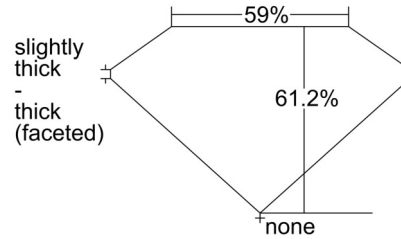

GIA NATURAL DIAMOND GRADING REPORT

October 15, 2024
 GIA Report Number 1507656032
 Shape and Cutting Style Oval Brilliant
 Measurements 8.32 x 6.02 x 3.68 mm

GRADING RESULTS

Carat Weight 1.21 carat
 Color Grade H
 Clarity Grade SI1

PROPORTIONS

Profile not to actual proportions

CLARITY CHARACTERISTICS

KEY TO SYMBOLS*

-  Twinning Wisp
-  Needle
-  Cloud
-  Crystal
-  Feather

* Red symbols denote internal characteristics (inclusions). Green or black symbols denote external characteristics (blemishes). Diagram is an approximate representation of the diamond, and symbols shown indicate type, position, and approximate size of clarity characteristics. All clarity characteristics may not be shown. Details of finish are not shown.