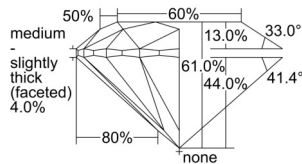

GIA®

FACSIMILE

GIA REPORT 1507656423

Verify this report at GIA.edu

GIA NATURAL DIAMOND DOSSIER®

October 16, 2024
GIA Report Number 1507656423
Shape and Cutting Style ..... Round Brilliant
Measurements ..... 5.12 - 5.14 x 3.13 mm

GRADING RESULTS

Carat Weight ..... 0.50 carat
Color Grade I
Clarity Grade VS1
Cut Grade ..... Excellent

ADDITIONAL GRADING INFORMATION

Polish ..... Excellent
Symmetry ..... Excellent
Fluorescence ..... None
Clarity Characteristics..... Crystal, Cloud, Needle, Pinpoint
Inscription(s): GIA 1507656423

PROPORTIONS

Profile to actual proportions

GRADING SCALES

GIA COLOR SCALE	GIA CLARITY SCALE	GIA CUT SCALE	
D	FLAWLESS	EXCELLENT	
E	INTERNALLY FLAWLESS		
F		VVS₁	VERY GOOD
G	VVS₂		
H	VS₁	GOOD	
I	VS₂		
J	SI₁	FAIR	
K	SI₂		
L	I₁	POOR	
M			
N			
O	I₂		
P			
Q			
R	I₃		
S			
T			
U			
V			
W			
X			
Y			
Z