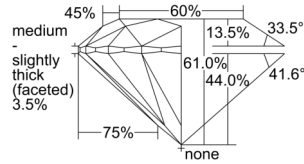

GIA®

FACSIMILE

GIA REPORT 1507677746

Verify this report at GIA.edu

GIA NATURAL DIAMOND DOSSIER®

October 17, 2024
GIA Report Number 1507677746
Shape and Cutting Style ..... Round Brilliant
Measurements ..... 4.26 - 4.28 x 2.60 mm

GRADING RESULTS

Carat Weight ..... 0.29 carat
Color Grade ..... E
Clarity Grade VS1
Cut Grade ..... Excellent

ADDITIONAL GRADING INFORMATION

Polish ..... Excellent
Symmetry ..... Excellent
Fluorescence ..... None
Clarity Characteristics..... Crystal, Cloud, Pinpoint, Needle
Inscription(s): GIA 1507677746

PROPORTIONS

Profile to actual proportions

GRADING SCALES

GIA COLOR SCALE	GIA CLARITY SCALE	GIA CUT SCALE	
D	FLAWLESS	EXCELLENT	
E	INTERNALLY FLAWLESS		
F		VVS₁	VERY GOOD
G	VVS₂		
H	VS₁	GOOD	
I	VS₂		
J	SI₁	FAIR	
K	SI₂		
L	I₁	POOR	
M			
N			
O	I₂		
P			
Q			
R	I₃		
S			
T			
U			
V			
W			
X			
Y			
Z