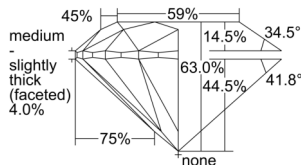

GIA®

FACSIMILE

GIA REPORT 1507697789

Verify this report at GIA.edu

GIA NATURAL DIAMOND DOSSIER®

October 20, 2024
GIA Report Number 1507697789
Shape and Cutting Style ..... Round Brilliant
Measurements ..... 5.34 - 5.38 x 3.38 mm

GRADING RESULTS

Carat Weight ..... 0.60 carat
Color Grade ..... G
Clarity Grade VS1
Cut Grade ..... Excellent

ADDITIONAL GRADING INFORMATION

Polish ..... Excellent
Symmetry ..... Excellent
Fluorescence ..... Medium Blue
Clarity Characteristics ..... Feather, Cloud, Pinpoint
Inscription(s): GIA 1507697789

PROPORTIONS

Profile to actual proportions

GRADING SCALES

GIA COLOR SCALE	GIA CLARITY SCALE	GIA CUT SCALE	
D	FLAWLESS	EXCELLENT	
E	INTERNALLY FLAWLESS		
F		VVS₁	VERY GOOD
G	VVS₂		
H	VS₁	GOOD	
I	VS₂		
J	SI₁	FAIR	
K	SI₂		
L	I₁	POOR	
M			
N			
O	I₂		
P			
Q			
R	I₃		
S			
T			
U			
V			
W			
X			
Y			
Z