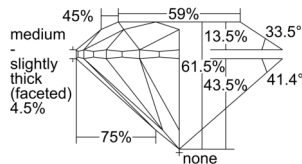

GIA®

FACSIMILE

GIA REPORT 1507714221

Verify this report at GIA.edu

GIA NATURAL DIAMOND DOSSIER®

October 22, 2024
GIA Report Number 1507714221
Shape and Cutting Style ..... Round Brilliant
Measurements ..... 5.39 - 5.41 x 3.32 mm

GRADING RESULTS

Carat Weight ..... 0.60 carat
Color Grade ..... F
Clarity Grade S11
Cut Grade ..... Excellent

ADDITIONAL GRADING INFORMATION

Polish ..... Excellent
Symmetry ..... Excellent
Fluorescence ..... None
Clarity Characteristics ..... Cloud, Crystal
Inscription(s): GIA 1507714221

PROPORTIONS

Profile to actual proportions

GRADING SCALES

GIA COLOR SCALE	GIA CLARITY SCALE	GIA CUT SCALE
D	FLAWLESS	EXCELLENT
E	INTERNALLY FLAWLESS	
F	VVS₁	VERY GOOD
G		
H	VS₁	GOOD
I		
J	SI₁	FAIR
K		
L	I₁	POOR
M		
N	I₂	
O	I₃	
P		
Q		
R		
S		
T		
U		
V		
W		
X		
Y		
Z