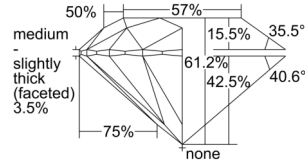

GIA®

FACSIMILE

GIA REPORT 1507743649

Verify this report at GIA.edu

GIA NATURAL DIAMOND DOSSIER®

November 07, 2024
GIA Report Number 1507743649
Shape and Cutting Style ..... Round Brilliant
Measurements ..... 5.23 - 5.24 x 3.21 mm

GRADING RESULTS

Carat Weight ..... 0.54 carat
Color Grade ..... K
Clarity Grade S11
Cut Grade ..... Excellent

ADDITIONAL GRADING INFORMATION

Polish ..... Excellent
Symmetry ..... Excellent
Fluorescence ..... None
Clarity Characteristics ..... Cloud
Inscription(s): GIA 1507743649

PROPORTIONS

Profile to actual proportions

GRADING SCALES

GIA COLOR SCALE	GIA CLARITY SCALE	GIA CUT SCALE	
D	FLAWLESS	EXCELLENT	
E	INTERNALLY FLAWLESS		
F		VVS₁	VERY GOOD
G	VVS₂		
H	VS₁	GOOD	
I	VS₂		
J	S1₁	FAIR	
K	S1₂		
L	I₁	POOR	
M	I₂		
N	I₃		
O			
P			
Q			
R			
S			
T			
U			
V			
W			
X			
Y			
Z