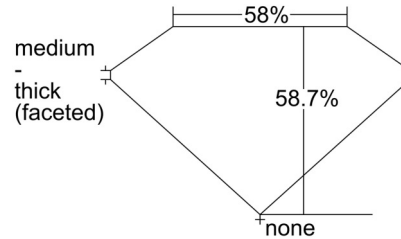

GIA NATURAL DIAMOND GRADING REPORT

December 05, 2024
GIA Report Number 1507746774
Shape and Cutting Style ..... Heart Brilliant
Measurements ..... 7.39 x 8.81 x 5.18 mm

GRADING RESULTS

Carat Weight ..... 2.01 carat
Color Grade ..... E
Clarity Grade SI1

ADDITIONAL GRADING INFORMATION

Polish ..... Excellent
Symmetry ..... Excellent
Fluorescence ..... Faint
Inscription(s): GIA 1507746774
Comments: Pinpoints are not shown.

PROPORTIONS

Profile not to actual proportions