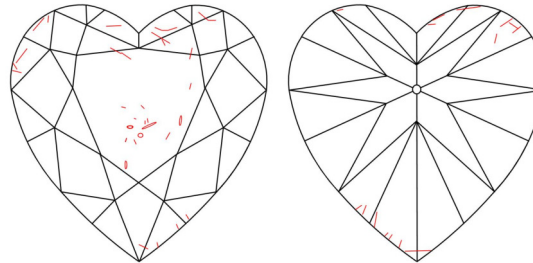

GIA NATURAL DIAMOND GRADING REPORT

December 05, 2024  
 GIA Report Number ..... 1507746774  
 Shape and Cutting Style ..... Heart Brilliant  
 Measurements ..... 7.39 x 8.81 x 5.18 mm

GRADING RESULTS

Carat Weight ..... 2.01 carat  
 Color Grade ..... E  
 Clarity Grade ..... SI1

ADDITIONAL GRADING INFORMATION

Polish ..... Excellent  
 Symmetry ..... Excellent  
 Fluorescence ..... Faint  
 Inscription(s): GIA 1507746774  
**Comments:** Pinpoints are not shown.

PROPORTIONS

Profile not to actual proportions

CLARITY CHARACTERISTICS

KEY TO SYMBOLS\*

- Crystal
- ~ Feather
- \\ Needle

\* Red symbols denote internal characteristics (inclusions). Green or black symbols denote external characteristics (blemishes). Diagram is an approximate representation of the diamond, and symbols shown indicate type, position, and approximate size of clarity characteristics. All clarity characteristics may not be shown. Details of finish are not shown.