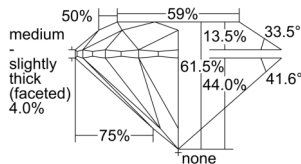

GIA®

FACSIMILE

GIA REPORT 1507778386

Verify this report at GIA.edu

GIA NATURAL DIAMOND DOSSIER®

November 06, 2024
GIA Report Number 1507778386
Shape and Cutting Style ..... Round Brilliant
Measurements ..... 4.75 - 4.78 x 2.93 mm

GRADING RESULTS

Carat Weight ..... 0.41 carat
Color Grade ..... D
Clarity Grade VS1
Cut Grade ..... Excellent

ADDITIONAL GRADING INFORMATION

Polish ..... Excellent
Symmetry ..... Excellent
Fluorescence ..... Faint
Clarity Characteristics ..... Crystal
Inscription(s): GIA 1507778386

PROPORTIONS

Profile to actual proportions

GRADING SCALES

GIA COLOR SCALE	GIA CLARITY SCALE	GIA CUT SCALE	
D	FLAWLESS	EXCELLENT	
E	INTERNALLY FLAWLESS		
F		VVS₁	VERY GOOD
G	VVS₂		
H	VS₁	GOOD	
I	VS₂		
J	SI₁	FAIR	
K	SI₂		
L	I₁	POOR	
M	I₂		
N	I₃		
O			
P			
Q			
R			
S			
T			
U			
V			
W			
X			
Y			
Z