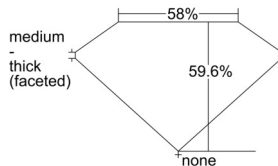

GIA®

FACSIMILE

GIA REPORT 1507781834

Verify this report at GIA.edu

GIA NATURAL DIAMOND DOSSIER®

October 29, 2024
GIA Report Number 1507781834
Shape and Cutting Style ..... Heart Brilliant
Measurements ..... 4.72 x 5.48 x 3.26 mm

GRADING RESULTS

Carat Weight ..... 0.50 carat
Color Grade ..... D
Clarity Grade SI1

ADDITIONAL GRADING INFORMATION

Polish ..... Excellent
Symmetry ..... Excellent
Fluorescence ..... None
Clarity Characteristics..... Cloud, Feather, Crystal
Inscription(s): GIA 1507781834

PROPORTIONS

Profile not to actual proportions

GRADING SCALES

GIA COLOR SCALE		GIA CLARITY SCALE			
COLORLESS	D	VERY VERY SLIGHTLY INCLUDED	FLAWLESS		
	E		INTERNALLY FLAWLESS		
	F	VERY SLIGHTLY INCLUDED	VVS₁		
	G		VVS₂		
	H		VS₁		
	NEAR COLORLESS	I	SLIGHTLY INCLUDED	VS₂	
		J		SI₁	
		FAINT	K	INCLUDED	SI₂
			L		I₁
			M		I₂
VERT LIGHT	N	LIGHT	I₃		
	O				
	P				
	Q				
	R