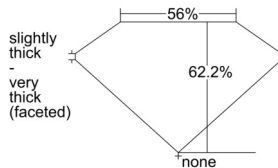

GIA®

FACSIMILE

GIA REPORT 1507811651

Verify this report at GIA.edu

GIA NATURAL DIAMOND DOSSIER®

November 06, 2024
GIA Report Number 1507811651
Shape and Cutting Style ..... Oval Brilliant
Measurements ..... 8.09 x 5.28 x 3.29 mm

GRADING RESULTS

Carat Weight ..... 0.90 carat
Color Grade I
Clarity Grade SI1

ADDITIONAL GRADING INFORMATION

Polish ..... Excellent
Symmetry ..... Excellent
Fluorescence ..... Faint
Clarity Characteristics ..... Crystal, Cloud, Feather
Inscription(s): GIA 1507811651

PROPORTIONS

Profile not to actual proportions

GRADING SCALES

GIA COLOR SCALE		GIA CLARITY SCALE	
NEAR COLORLESS	D	VERY VERY SLIGHTLY INCLUDED	FLAWLESS
	E		INTERNALLY FLAWLESS
	F		VVS₁
	G		VVS₂
	H		VS₁
	I		VS₂
	J		SI₁
	K		SI₂
	L		I₁
	M		I₂
FAINT	N	INCLUDED	I₃
	O		
	P		
	Q		
VERY LIGHT	R		
	S		
	T		
	U		
	V		
	W		
LIGHT	X		
	Y		
	Z