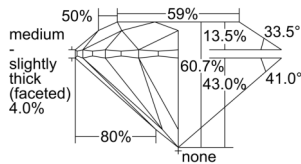

GIA®

FACSIMILE

GIA REPORT 1507842859

Verify this report at GIA.edu

GIA NATURAL DIAMOND DOSSIER®

November 11, 2024
GIA Report Number 1507842859
Shape and Cutting Style ..... Round Brilliant
Measurements ..... 4.45 - 4.47 x 2.71 mm

GRADING RESULTS

Carat Weight ..... 0.33 carat
Color Grade ..... J
Clarity Grade VVS1
Cut Grade ..... Excellent

ADDITIONAL GRADING INFORMATION

Polish ..... Excellent
Symmetry ..... Excellent
Fluorescence ..... Faint
Clarity Characteristics ..... Pinpoint, Feather
Inscription(s): GIA 1507842859

PROPORTIONS

GRADING SCALES

GIA COLOR SCALE	GIA CLARITY SCALE	GIA CUT SCALE	
D	FLAWLESS	EXCELLENT	
E	INTERNALLY FLAWLESS		
F		VVS₁	VERY GOOD
G	VVS₂		
H	VS₁	GOOD	
I	VS₂		
J	SI₁	FAIR	
K	SI₂		
L	I₁	POOR	
M	I₂		
N	I₃		
O			
P			
Q			
R			
S			
T			
U			
V			
W			
X			
Y			
Z