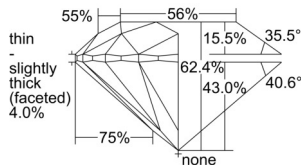

GIA®

FACSIMILE

GIA REPORT 1507897434

Verify this report at GIA.edu

GIA NATURAL DIAMOND DOSSIER®

November 25, 2024
GIA Report Number 1507897434
Shape and Cutting Style ..... Round Brilliant
Measurements ..... 5.81 - 5.84 x 3.64 mm

GRADING RESULTS

Carat Weight ..... 0.76 carat
Color Grade ..... E
Clarity Grade VVS1
Cut Grade ..... Excellent

ADDITIONAL GRADING INFORMATION

Polish ..... Excellent
Symmetry ..... Excellent
Fluorescence ..... Medium Blue
Clarity Characteristics ..... Pinpoint
Inscription(s): GIA 1507897434

PROPORTIONS

Profile to actual proportions

GRADING SCALES

GIA COLOR SCALE	GIA CLARITY SCALE	GIA CUT SCALE	
D	FLAWLESS	EXCELLENT	
E	INTERNALLY FLAWLESS		
F		VVS₁	VERY GOOD
G	VVS₂		
H	VS₁	GOOD	
I	VS₂		
J	SI₁	FAIR	
K	SI₂		
L	I₁	POOR	
M			
N			
O	I₂		
P			
Q			
R	I₃		
S			
T			
U			
V			
W			
X			
Y			
Z