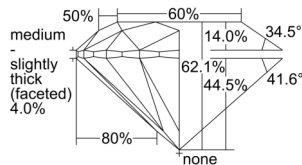

GIA®

FACSIMILE

GIA REPORT 1507898358

Verify this report at GIA.edu

GIA NATURAL DIAMOND DOSSIER®

November 22, 2024
GIA Report Number 1507898358
Shape and Cutting Style ..... Round Brilliant
Measurements ..... 5.07 - 5.08 x 3.15 mm

GRADING RESULTS

Carat Weight ..... 0.50 carat
Color Grade I
Clarity Grade VS2
Cut Grade ..... Excellent

ADDITIONAL GRADING INFORMATION

Polish ..... Excellent
Symmetry ..... Excellent
Fluorescence ..... None
Clarity Characteristics ..... Crystal, Cloud
Inscription(s): GIA 1507898358

PROPORTIONS

Profile to actual proportions

GRADING SCALES

GIA COLOR SCALE	GIA CLARITY SCALE	GIA CUT SCALE	
D	FLAWLESS	EXCELLENT	
E	INTERNALLY FLAWLESS		
F		VVS₁	VERY GOOD
G	VVS₂		
H	VS₁	GOOD	
I	VS₂		
J	SI₁	FAIR	
K	SI₂		
L	I₁	POOR	
M	I₂		
N	I₃		
O			
P			
Q			
R			
S			
T			
U			
V			
W			
X			
Y			
Z