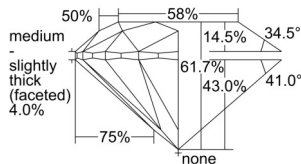

GIA®

FACSIMILE

GIA REPORT 1507905288

Verify this report at GIA.edu

GIA NATURAL DIAMOND DOSSIER®

November 27, 2024
GIA Report Number 1507905288
Shape and Cutting Style ..... Round Brilliant
Measurements ..... 3.60 - 3.62 x 2.23 mm

GRADING RESULTS

Carat Weight ..... 0.18 carat
Color Grade ..... K
Clarity Grade VS1
Cut Grade ..... Excellent

ADDITIONAL GRADING INFORMATION

Polish ..... Excellent
Symmetry ..... Excellent
Fluorescence ..... Faint
Clarity Characteristics ..... Cloud
Inscription(s): GIA 1507905288

PROPORTIONS

Profile to actual proportions

GRADING SCALES

GIA COLOR SCALE	GIA CLARITY SCALE	GIA CUT SCALE	
D	FLAWLESS	EXCELLENT	
E	INTERNALLY FLAWLESS		
F		VVS₁	VERY GOOD
G	VVS₂		
H	VS₁	GOOD	
I	VS₂		
J	SI₁	FAIR	
K	SI₂		
L	I₁	POOR	
M	I₂		
N	I₃		
O			
P			
Q			
R			
S			
T			
U			
V			
W			
X			
Y			
Z