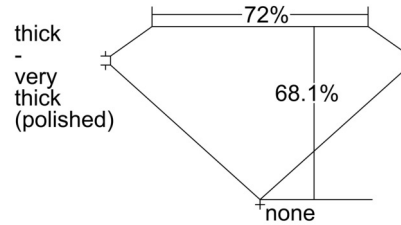

GIA NATURAL DIAMOND GRADING REPORT

November 29, 2024  
 GIA Report Number ..... 1507918881  
 Shape and Cutting Style ..... Square Modified Brilliant  
 Measurements ..... 5.55 x 5.49 x 3.74 mm

GRADING RESULTS

Carat Weight ..... 1.01 carat  
 Color Grade ..... G  
 Clarity Grade ..... VS1

ADDITIONAL GRADING INFORMATION

Polish ..... Excellent  
 Symmetry ..... Very Good  
 Fluorescence ..... None  
 Inscription(s): GIA 1507918881

**Comments:** Additional clouds are not shown. Pinpoints are not shown.

PROPORTIONS

Profile not to actual proportions

CLARITY CHARACTERISTICS

KEY TO SYMBOLS\*

- Crystal
- ⊗ Cloud
- ∖ Needle

\* Red symbols denote internal characteristics (inclusions). Green or black symbols denote external characteristics (blemishes). Diagram is an approximate representation of the diamond, and symbols shown indicate type, position, and approximate size of clarity characteristics. All clarity characteristics may not be shown. Details of finish are not shown.