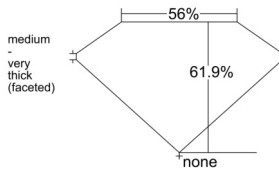

GIA®

FACSIMILE

GIA REPORT 1507971025

Verify this report at GIA.edu

GIA NATURAL DIAMOND DOSSIER®

December 12, 2024
GIA Report Number 1507971025
Shape and Cutting Style ..... Heart Brilliant
Measurements ..... 5.16 x 6.15 x 3.80 mm

GRADING RESULTS

Carat Weight ..... 0.73 carat
Color Grade ..... J
Clarity Grade VS2

ADDITIONAL GRADING INFORMATION

Polish ..... Excellent
Symmetry ..... Very Good
Fluorescence ..... None
Clarity Characteristics ..... Crystal, Cloud
Inscription(s): GIA 1507971025

PROPORTIONS

Profile not to actual proportions

GRADING SCALES

GIA COLOR SCALE		GIA CLARITY SCALE			
COLORLESS	D	VERY VERY SLIGHTLY INCLUDED	FLAWLESS		
	E		INTERNALLY FLAWLESS		
	F	VERY SLIGHTLY INCLUDED	VVS₁		
	G		VVS₂		
	H		VS₁		
	NEAR COLORLESS	I	SLIGHTLY INCLUDED	VS₂	
		J		SI₁	
		FAINT	K	INCLUDED	SI₂
			L		I₁
			M		I₂
VERT LIGHT	N	INCLUDED	I₃		
	O				
	P				
	Q				
	R				
LIGHT	S				
	T				
	U				
	V				
	W				
	Z