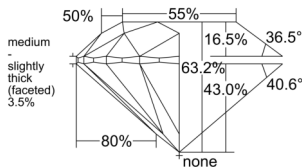

GIA®

FACSIMILE

GIA REPORT 1507988138

Verify this report at GIA.edu

GIA NATURAL DIAMOND DOSSIER®

December 13, 2024
GIA Report Number 1507988138
Shape and Cutting Style ..... Round Brilliant
Measurements ..... 5.01 - 5.05 x 3.18 mm

GRADING RESULTS

Carat Weight ..... 0.50 carat
Color Grade ..... H
Clarity Grade VS1
Cut Grade ..... Excellent

ADDITIONAL GRADING INFORMATION

Polish ..... Excellent
Symmetry ..... Excellent
Fluorescence ..... None
Clarity Characteristics..... Crystal, Needle, Pinpoint, Cloud
Inscription(s): GIA 1507988138

PROPORTIONS

Profile to actual proportions