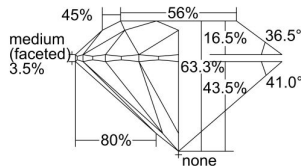

GIA®

FACSIMILE

GIA REPORT 1508003834

Verify this report at GIA.edu

GIA NATURAL DIAMOND DOSSIER®

July 26, 2024
GIA Report Number 1508003834
Shape and Cutting Style ..... Round Brilliant
Measurements ..... 4.87 - 4.89 x 3.09 mm

GRADING RESULTS

Carat Weight ..... 0.45 carat
Color Grade ..... E
Clarity Grade VVS1
Cut Grade ..... Excellent

ADDITIONAL GRADING INFORMATION

Polish ..... Excellent
Symmetry ..... Excellent
Fluorescence ..... None
Clarity Characteristics ..... Pinpoint, Feather
Inscription(s): GIA 1508003834

PROPORTIONS

Profile to actual proportions

GRADING SCALES

GIA COLOR SCALE	GIA CLARITY SCALE	GIA CUT SCALE	
D	FLAWLESS	EXCELLENT	
E	INTERNALLY FLAWLESS		
F		VVS₁	VERY GOOD
G	VVS₂		
H	VS₁	GOOD	
I	VS₂		
J	SI₁	FAIR	
K	SI₂		
L	I₁	POOR	
M			
N			
O	I₂		
P			
Q	I₃		
R			
S			
T			
U			
V			
W			
X			
Y			
Z