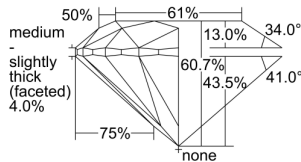

GIA®

FACSIMILE

GIA REPORT 1508007370

Verify this report at GIA.edu

GIA NATURAL DIAMOND DOSSIER®

July 24, 2024
GIA Report Number 1508007370
Shape and Cutting Style ..... Round Brilliant
Measurements ..... 5.70 - 5.73 x 3.47 mm

GRADING RESULTS

Carat Weight ..... 0.70 carat
Color Grade ..... D
Clarity Grade S11
Cut Grade ..... Excellent

ADDITIONAL GRADING INFORMATION

Polish ..... Excellent
Symmetry ..... Excellent
Fluorescence ..... None
Clarity Characteristics..... Crystal, Cloud, Indented Natural
Inscription(s): GIA 1508007370

PROPORTIONS

Profile to actual proportions

GRADING SCALES

GIA COLOR SCALE	GIA CLARITY SCALE	GIA CUT SCALE	
D	FLAWLESS	EXCELLENT	
E	INTERNALLY FLAWLESS		
F		VVS₁	VERY GOOD
G	VVS₂		
H	VS₁	GOOD	
I	VS₂		
J	S1₁	FAIR	
K	S1₂		
L	I₁	POOR	
M	I₂		
N	I₃		
O			
P			
Q			
R			
S			
T			
U			
V			
W			
X			
Y			
Z