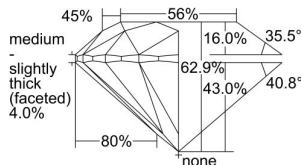

GIA®

FACSIMILE

GIA REPORT 1508007911

Verify this report at GIA.edu

GIA NATURAL DIAMOND DOSSIER®

July 25, 2024
GIA Report Number 1508007911
Shape and Cutting Style ..... Round Brilliant
Measurements ..... 5.87 - 5.90 x 3.70 mm

GRADING RESULTS

Carat Weight ..... 0.80 carat
Color Grade ..... E
Clarity Grade VS2
Cut Grade ..... Excellent

ADDITIONAL GRADING INFORMATION

Polish ..... Excellent
Symmetry ..... Excellent
Fluorescence ..... Medium Blue
Clarity Characteristics ..... Crystal
Inscription(s): GIA 1508007911

PROPORTIONS

Profile to actual proportions