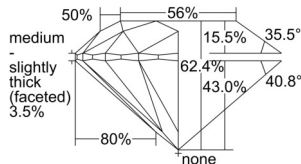

GIA®

FACSIMILE

GIA REPORT 1508008234

Verify this report at GIA.edu

GIA NATURAL DIAMOND DOSSIER®

August 13, 2024
GIA Report Number 1508008234
Shape and Cutting Style ..... Round Brilliant
Measurements ..... 4.53 - 4.56 x 2.83 mm

GRADING RESULTS

Carat Weight ..... 0.36 carat
Color Grade ..... H
Clarity Grade VS1
Cut Grade ..... Excellent

ADDITIONAL GRADING INFORMATION

Polish ..... Excellent
Symmetry ..... Excellent
Fluorescence ..... None
Clarity Characteristics..... Crystal, Cloud, Pinpoint
Inspection(s): GIA 1508008234

PROPORTIONS

Profile to actual proportions

GRADING SCALES

GIA COLOR SCALE	GIA CLARITY SCALE	GIA CUT SCALE
COLOURLESS	FLAWLESS	EXCELLENT
D	INTERNALLY FLAWLESS	
E	VVS₁	VERY GOOD
F		
G	VVS₂	
H	VS₁	GOOD
I		
J	VS₂	
K	SI₁	FAIR
L		
M	SI₂	
N	I₁	POOR
O		
P	I₂	
Q	I₃	
R		
S		
T		
U		
V		
W		
X		
Y		
Z