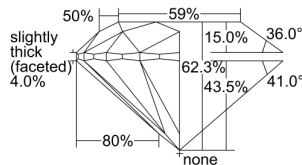

GIA®

FACSIMILE

GIA REPORT 1508015746

Verify this report at gia.edu

GIA NATURAL DIAMOND DOSSIER®

July 25, 2024
GIA Report Number 1508015746
Shape and Cutting Style ..... Round Brilliant
Measurements ..... 5.45 - 5.48 x 3.41 mm

GRADING RESULTS

Carat Weight ..... 0.63 carat
Color Grade ..... F
Clarity Grade SI2
Cut Grade ..... Excellent

ADDITIONAL GRADING INFORMATION

Polish ..... Excellent
Symmetry ..... Excellent
Fluorescence ..... None
Clarity Characteristics ..... Cloud, Crystal
Inscription(s): GIA 1508015746

PROPORTIONS

Profile to actual proportions