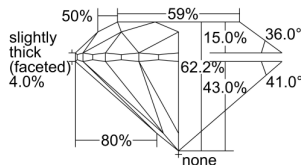

GIA®

FACSIMILE

GIA REPORT 1508021365

Verify this report at GIA.edu

GIA NATURAL DIAMOND DOSSIER®

July 29, 2024
GIA Report Number 1508021365
Shape and Cutting Style ..... Round Brilliant
Measurements ..... 5.65 - 5.68 x 3.52 mm

GRADING RESULTS

Carat Weight ..... 0.71 carat
Color Grade ..... F
Clarity Grade S11
Cut Grade ..... Excellent

ADDITIONAL GRADING INFORMATION

Polish ..... Excellent
Symmetry ..... Excellent
Fluorescence ..... None
Clarity Characteristics ..... Cloud
Inscription(s): GIA 1508021365

PROPORTIONS

Profile to actual proportions

GRADING SCALES

GIA COLOR SCALE

COLOREDNESS	D
	E
	F
	G
	H
	I
	J
NEAR COLORLESS	K
	L
Faint	M
	N
	O
	P
Very Light	Q
	R
	S
	T
	U
	V
Light	W
	X
	Y
	Z

GIA CLARITY SCALE

VERY VERY SLIGHTLY INCLUDED	FLAWLESS
	INTERNALLY FLAWLESS
VERY SLIGHTLY INCLUDED	VVS₁
	VVS₂
SLIGHTLY INCLUDED	VS₁
	VS₂
INCLUDED	S1₁
	S1₂
	I₁
	I₂
	I₃

GIA CUT SCALE

EXCELLENT
VERY GOOD
GOOD
FAIR
POOR