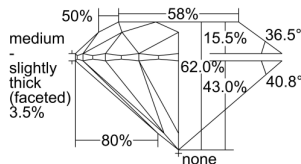

GIA®

FACSIMILE

GIA REPORT 1508032056

Verify this report at GIA.edu

GIA NATURAL DIAMOND DOSSIER®

July 29, 2024
GIA Report Number 1508032056
Shape and Cutting Style ..... Round Brilliant
Measurements ..... 4.28 - 4.30 x 2.66 mm

GRADING RESULTS

Carat Weight ..... 0.30 carat
Color Grade I
Clarity Grade VVS1
Cut Grade ..... Excellent

ADDITIONAL GRADING INFORMATION

Polish ..... Excellent
Symmetry ..... Excellent
Fluorescence ..... None
Clarity Characteristics ..... Pinpoint
Inscription(s): GIA 1508032056

PROPORTIONS

Profile to actual proportions

GRADING SCALES

GIA COLOR SCALE	GIA CLARITY SCALE	GIA CUT SCALE
COLOURLESS D	FLAWLESS	EXCELLENT
E	INTERNALLY FLAWLESS	
F	VVS₁	VERY GOOD
G		
H	VVS₂	GOOD
I	VS₁	
J	VS₂	FAIR
K	SI₁	
L	SI₂	POOR
M	I₁	
N	I₂	
O	I₃	
P		
Q		
R		
S		
T		
U		
V		
W		
X		
Y		
Z