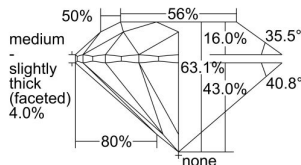

GIA®

FACSIMILE

GIA REPORT 1508032557

Verify this report at GIA.edu

GIA NATURAL DIAMOND DOSSIER®

July 26, 2024
GIA Report Number 1508032557
Shape and Cutting Style ..... Round Brilliant
Measurements ..... 4.66 - 4.69 x 2.95 mm

GRADING RESULTS

Carat Weight ..... 0.40 carat
Color Grade ..... J
Clarity Grade VS1
Cut Grade ..... Excellent

ADDITIONAL GRADING INFORMATION

Polish ..... Excellent
Symmetry ..... Excellent
Fluorescence ..... Strong Blue
Clarity Characteristics..... Crystal, Pinpoint, Indented Natural
Inscription(s): GIA 1508032557

PROPORTIONS

Profile to actual proportions

GRADING SCALES

GIA COLOR SCALE

COLOREDNESS	D
	E
	F
	G
	H
	I
	J
NEAR COLORLESS	K
	L
Faint	M
	N
	O
	P
Very Light	Q
	R
	S
	T
	U
	V
Light	W
	X
	Y
	Z

GIA CLARITY SCALE

VERY VERY SLIGHTLY INCLUDED	FLAWLESS
	INTERNALLY FLAWLESS
VERY SLIGHTLY INCLUDED	VVS₁
	VVS₂
SLIGHTLY INCLUDED	VS₁
	VS₂
INCLUDED	SI₁
	SI₂
	I₁
	I₂
	I₃

GIA CUT SCALE

EXCELLENT
VERY GOOD
GOOD
FAIR
POOR