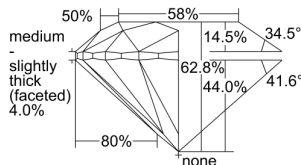

GIA®

FACSIMILE

GIA REPORT 1508044688

Verify this report at GIA.edu

GIA NATURAL DIAMOND DOSSIER®

July 29, 2024
GIA Report Number 1508044688
Shape and Cutting Style ..... Round Brilliant
Measurements ..... 5.21 - 5.24 x 3.28 mm

GRADING RESULTS

Carat Weight ..... 0.55 carat
Color Grade ..... H
Clarity Grade VVS2
Cut Grade ..... Excellent

ADDITIONAL GRADING INFORMATION

Polish ..... Excellent
Symmetry ..... Excellent
Fluorescence ..... None
Clarity Characteristics ..... Cloud, Pinpoint
Inscription(s): GIA 1508044688

PROPORTIONS

Profile to actual proportions

GRADING SCALES

GIA COLOR SCALE

COLORED	D
	E
	F
	G
	H
	I
	J
NEAR COLORLESS	K
	L
	M
	N
	O
	P
	Q
	R
	S
	T
	U
	V
	W
	X
	Y
	Z

GIA CLARITY SCALE

FLAWLESS	VERY VERY SLIGHTLY INCLUDED	VVS₁	VVS₂	VS₁	VS₂	SI₁	SI₂	I₁	I₂	I₃	
											INTERNAL FLAWLESS

GIA CUT SCALE

EXCELLENT
VERY GOOD
GOOD
FAIR
POOR