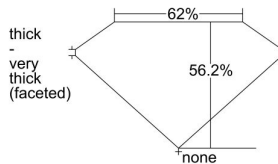

GIA®

FACSIMILE

GIA REPORT 1508047936

Verify this report at GIA.edu

GIA NATURAL DIAMOND DOSSIER®

July 29, 2024
GIA Report Number 1508047936
Shape and Cutting Style ..... Marquise Brilliant
Measurements ..... 9.54 x 4.36 x 2.45 mm

GRADING RESULTS

Carat Weight ..... 0.60 carat
Color Grade ..... D
Clarity Grade VVS1

ADDITIONAL GRADING INFORMATION

Polish ..... Excellent
Symmetry ..... Excellent
Fluorescence ..... None
Clarity Characteristics ..... Needle
Inscription(s): GIA 1508047936

PROPORTIONS

Profile not to actual proportions

GRADING SCALES

GIA COLOR SCALE		GIA CLARITY SCALE			
COLORLESS	D	VERY VERY SLIGHTLY INCLUDED	FLAWLESS		
	E		INTERNALLY FLAWLESS		
	F		VVS₁		
	NEAR COLORLESS	G	VERY SLIGHTLY INCLUDED	VVS₂	
		H		VS₁	
		FAINT	I	SLIGHTLY INCLUDED	VS₂
			J		SI₁
	K		SI₂		
	VERT LIGHT		L	INCLUDED	I₁
			M		I₂
N			I₃		
O					
P					
Q					
R					
LIGHT	S				
	T				
	U				
	V				
	W				
X					
Y					
Z