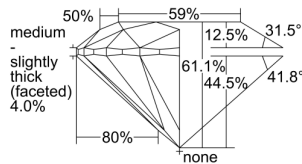

GIA®

FACSIMILE

GIA REPORT 1508053192

Verify this report at GIA.edu

GIA NATURAL DIAMOND DOSSIER®

July 30, 2024
GIA Report Number 1508053192
Shape and Cutting Style ..... Round Brilliant
Measurements ..... 4.86 - 4.88 x 2.97 mm

GRADING RESULTS

Carat Weight ..... 0.43 carat
Color Grade I
Clarity Grade S11
Cut Grade ..... Excellent

ADDITIONAL GRADING INFORMATION

Polish ..... Excellent
Symmetry ..... Excellent
Fluorescence ..... None
Clarity Characteristics ..... Crystal
Inscription(s): GIA 1508053192

PROPORTIONS

Profile to actual proportions

GRADING SCALES

GIA COLOR SCALE	GIA CLARITY SCALE	GIA CUT SCALE
D	FLAWLESS	EXCELLENT
E	FLAWLESS	
F	INTERNALLY FLAWLESS	VERY GOOD
G	VVS₁	
H	VVS₂	GOOD
I	VS₁	
J	VS₂	FAIR
K	S1₁	
L	S1₂	POOR
M	I₁	
N	I₂	
O	I₃	
P		
Q		
R		
S		
T		
U		
V		
W		
X		
Y		
Z