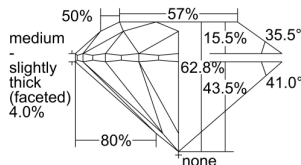

GIA®

FACSIMILE

GIA REPORT 1508056246

Verify this report at GIA.edu

GIA NATURAL DIAMOND DOSSIER®

July 30, 2024
GIA Report Number 1508056246
Shape and Cutting Style ..... Round Brilliant
Measurements ..... 6.15 - 6.20 x 3.88 mm

GRADING RESULTS

Carat Weight ..... 0.92 carat
Color Grade ..... G
Clarity Grade S11
Cut Grade ..... Excellent

ADDITIONAL GRADING INFORMATION

Polish ..... Excellent
Symmetry ..... Excellent
Fluorescence ..... Faint
Clarity Characteristics..... Crystal, Cloud, Feather
Inspection(s): GIA 1508056246

PROPORTIONS

Profile to actual proportions