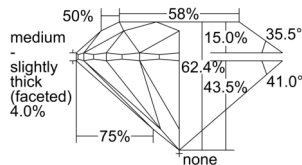

GIA®

FACSIMILE

GIA REPORT 1508063604

Verify this report at GIA.edu

GIA NATURAL DIAMOND DOSSIER®

July 31, 2024
GIA Report Number 1508063604
Shape and Cutting Style ..... Round Brilliant
Measurements ..... 5.39 - 5.43 x 3.38 mm

GRADING RESULTS

Carat Weight ..... 0.61 carat
Color Grade ..... H
Clarity Grade VVS1
Cut Grade ..... Excellent

ADDITIONAL GRADING INFORMATION

Polish ..... Excellent
Symmetry ..... Excellent
Fluorescence ..... None
Clarity Characteristics ..... Pinpoint
Inscription(s): GIA 1508063604

PROPORTIONS

Profile to actual proportions

GRADING SCALES

GIA COLOR SCALE	GIA CLARITY SCALE	GIA CUT SCALE	
D	FLAWLESS	EXCELLENT	
E	INTERNALLY FLAWLESS		
F		VVS₁	VERY GOOD
G	VVS₂		
H	VS₁	GOOD	
I	VS₂		
J	SI₁	FAIR	
K	SI₂		
L	I₁	POOR	
M			
N	I₂		
O			
P	I₃		
Q			
R			
S			
T			
U			
V			
W			
X			
Y			
Z