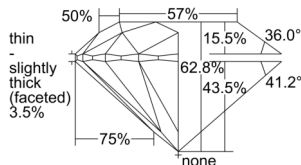

GIA®

FACSIMILE

GIA REPORT 1508063766

Verify this report at GIA.edu

GIA NATURAL DIAMOND DOSSIER®

July 30, 2024
GIA Report Number 1508063766
Shape and Cutting Style ..... Round Brilliant
Measurements ..... 5.62 - 5.66 x 3.54 mm

GRADING RESULTS

Carat Weight ..... 0.69 carat
Color Grade ..... F
Clarity Grade VS2
Cut Grade ..... Excellent

ADDITIONAL GRADING INFORMATION

Polish ..... Excellent
Symmetry ..... Excellent
Fluorescence ..... None
Clarity Characteristics..... Crystal, Cloud, Feather
Inscription(s): GIA 1508063766

PROPORTIONS

Profile to actual proportions

GRADING SCALES

GIA COLOR SCALE	GIA CLARITY SCALE	GIA CUT SCALE	
D	FLAWLESS	EXCELLENT	
E	INTERNALLY FLAWLESS		
F		VVS₁	VERY GOOD
G	VVS₂		
H	VS₁	GOOD	
I	VS₂		
J	SI₁	FAIR	
K	SI₂		
L	I₁	POOR	
M	I₂		
N	I₃		
O			
P			
Q			
R			
S			
T			
U			
V			
W			
X			
Y			
Z